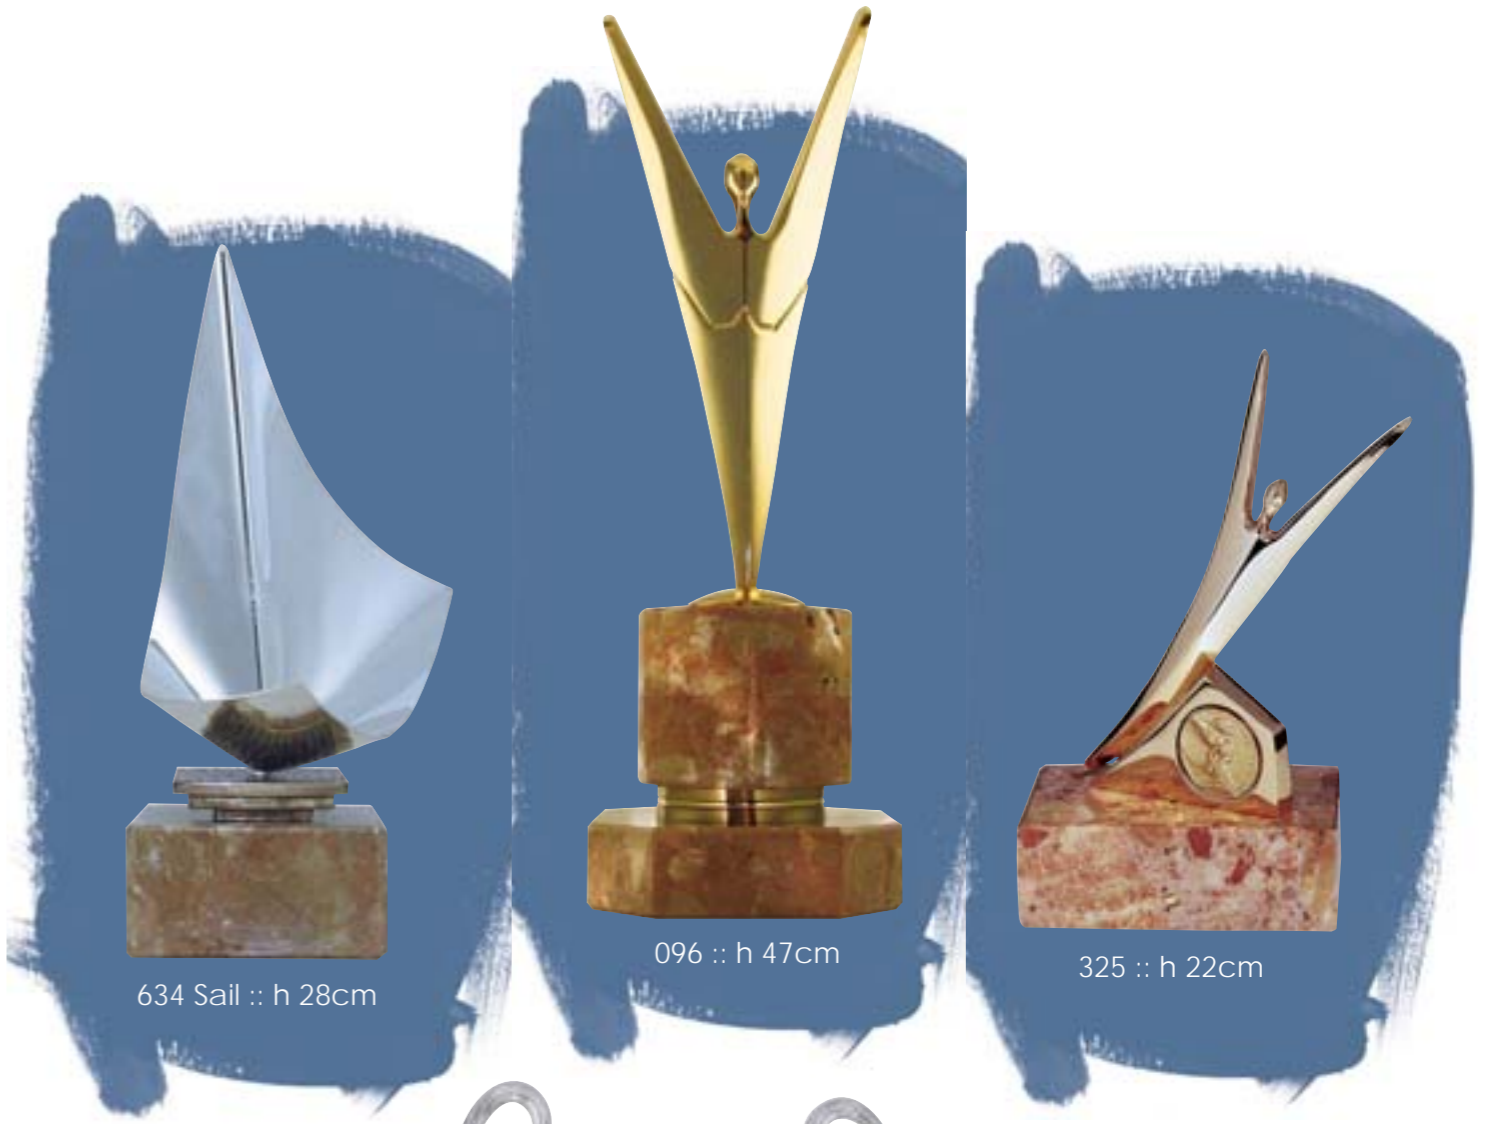

096 :: h 47cm